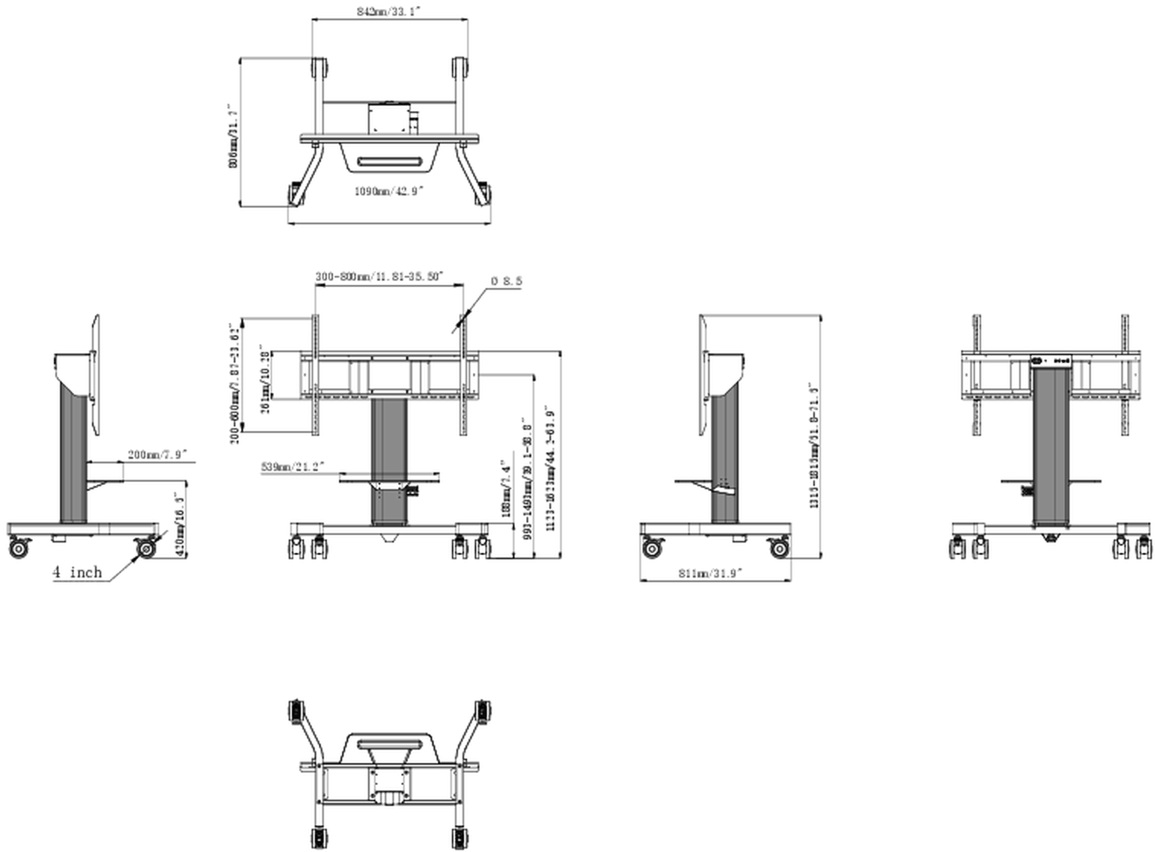

01 TECHNICAL SPECIFICATION

Height adjustment	500mm, Centre of the screen is 991 - 1491mm
Max weight capacity	100kg / monitor
VESA maximum	800 x 600mm

02 DIMENSIONS / WEIGHT

Product dimensions W x H x D 1090 x 1815 x 806mm

Box dimensions W x H x D 1100 x 270 x 620mm

Weight (without box) 41.8kg

Weight (with box) 45.7kg

EAN code 4948570033102

All trademarks and registered trademarks acknowledged. E & O E. Specification subject to change without notice. All LCD's comply with ISO-9241-307:2008 in connection with pixel defects.