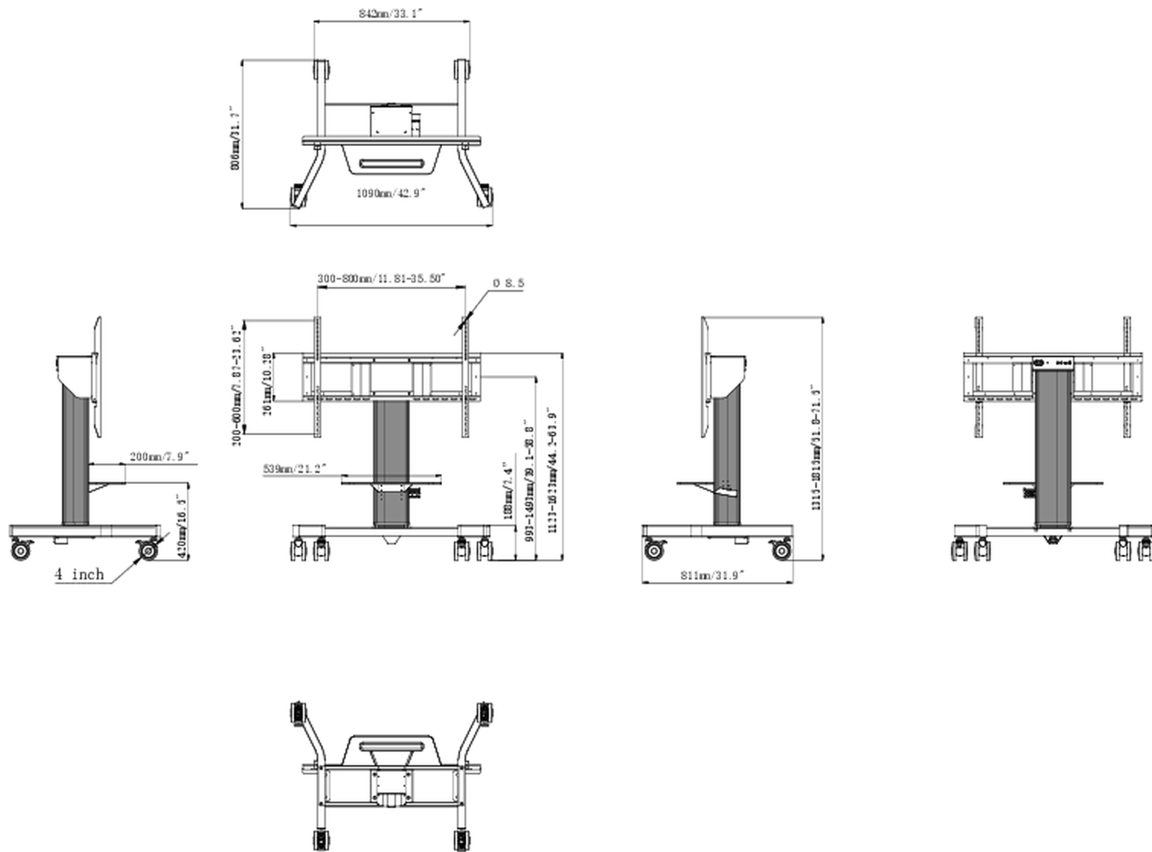

Single column electric floor lift on wheels with easy mount brackets

An anti-collision, motorized trolley for touch screens up to VESA 800x600mm. This product is unique because of its screen size and easy mount with "pull & release" brackets. This mobile stand with electrical height adjustment provides a silent height adjustment.

The 4-inch muting castor omni directional wheels make it easy and save to move the car around. The integrated screen bracket containing most VESA patterns, making it suitable for almost every display. Max supported display size is 86", max weight is 100kg.

01 TECHNICAL SPECIFICATION

Height adjustment	500mm, Centre of the screen is 991 - 1491mm
Max weight capacity	100kg / monitor
VESA maximum	800 x 600mm

02 DIMENSIONS / WEIGHT

Product dimensions W x H x D 1090 x 1815 x 806mm

Box dimensions W x H x D 1100 x 270 x 620mm

Weight (without box) 41.8kg

Weight (with box) 45.7kg

EAN code 4948570033102

All trademarks and registered trademarks acknowledged. E & O E. Specification subject to change without notice. All LCD's comply with ISO-9241-307:2008 in connection with pixel defects.